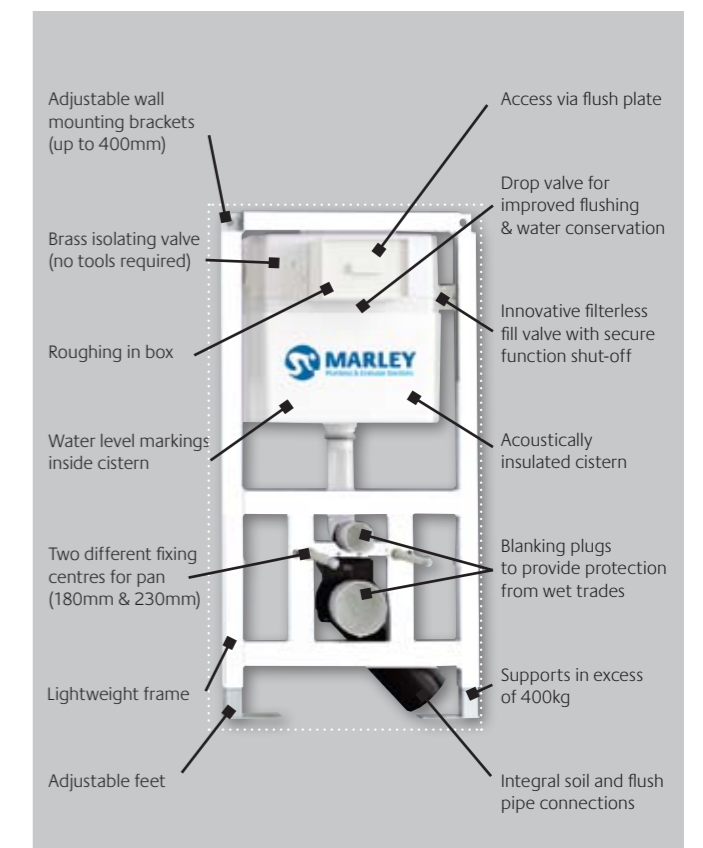

Frames & concealed cisterns

WC cisterns & frames

Size (mm)	Colour	Code	Price £
820 x 525	White	HFM1820	235.00
985 x 525	White	HFM1000	240.00
1185 x 525	White	HFM1200	245.00

WC cisterns & frames

Size (mm)	Colour	Code	Price £
SUPPORT PANEL FRAME FOR SPECIAL NEEDS			
Left			
1185 x 525	White	HFM6001	196.00
Right			
1185 x 525	White	HFM6002	196.00

SPECIAL NEEDS FRAME

1185 x 450	White	HFM6000	287.00

EDUCATIONAL NEEDS FRAME FOR 300MM PANS

1185 x 525	White	HFM1200E	332.00

Frames

Size (mm)	Colour	Code	Price £
URINAL FRAME			
1185 x 450	White	HFM4100	245.00

WASHBASIN FRAME

985 x 525	White	HFM3820	175.00
1185 x 525	White	HFM3000	175.00

UTILITY SINK FRAME

1185 x 525	White	HFM5000	196.00

SOUND ABSORBING SET

WC pan	HFA4001	16.00
Basin	HFA4002	16.00
Urinal	HFA4005	16.00

Concealed cisterns Assembled. With side entry.

Size (mm)	Colour	Code	Price £
CABLE OPERATION			
	White	HFC1832	99.00
Requires HFF1001/ HF1002 button, not included.			

PNEUMATIC OPERATION

	White	HFC2000	110.00
Requires HFF2101/ HFF2102/ HFF2104 button or Arctic duo or solo flush plate, not included.