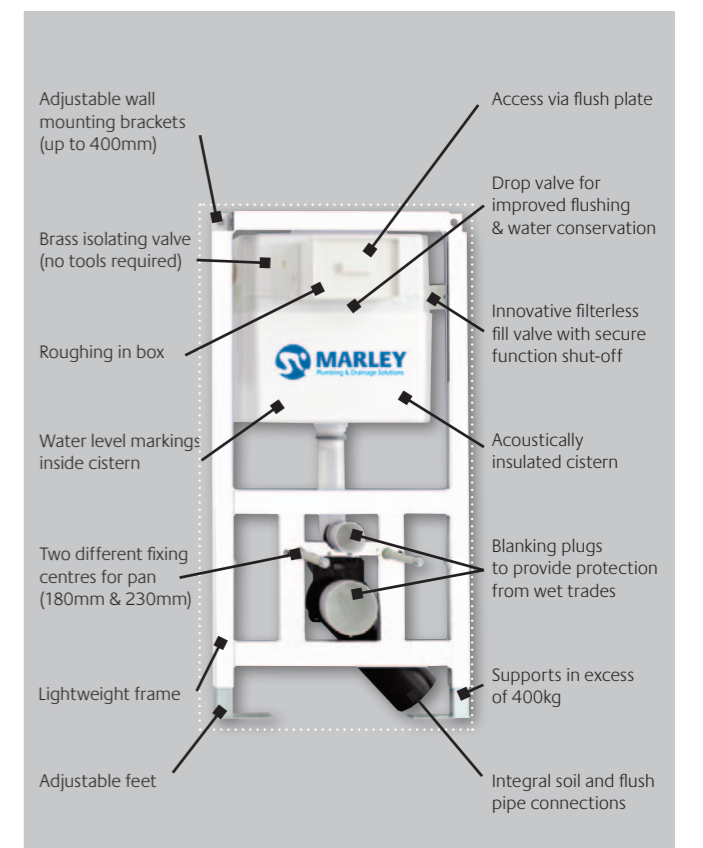

Frames & concealed cisterns

WC cisterns & frames

Size (mm)	Colour	Code	Price £
820 x 525	White	HFM1820	235.00
985 x 525	White	HFM1000	240.00
1185 x 525	White	HFM1200	245.00

WC cisterns & frames

Size (mm)	Colour	Code	Price £
SUPPORT PANEL FRAME FOR SPECIAL NEEDS			
Left			
1185 x 525	White	HFM6001	196.00
Right			
1185 x 525	White	HFM6002	196.00

SPECIAL NEEDS FRAME

1185 x 450	White	HFM6000	287.00

EDUCATIONAL NEEDS FRAME FOR 300MM PANS

1185 x 525	White	HFM1200E	332.00

Frames

Size (mm)	Colour	Code	Price £
URINAL FRAME			
1185 x 450	White	HFM4100	245.00

WASHBASIN FRAME

985 x 525	White	HFM3820	175.00
1185 x 525	White	HFM3000	175.00

UTILITY SINK FRAME

1185 x 525	White	HFM5000	196.00

SOUND ABSORBING SET

WC pan	HFA4001	16.00
Basin	HFA4002	16.00
Urinal	HFA4005	16.00

Concealed cisterns Assembled. With side entry.

Size (mm)	Colour	Code	Price £
CABLE OPERATION			
	White	HFC1832	99.00

Requires HFF1001/ HF1002 button, not included.

PNEUMATIC OPERATION

White **HFC2000** 110.00
Requires HFF2101/ HFF2102/ HFF2104 button or Arctic duo or solo flush plate, not included.