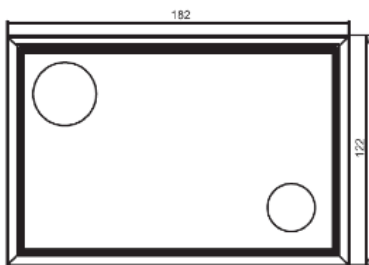

ATLAS DUAL FLUSH PLATE  
– CHROME

TRF0427AT

ATLAS DUAL FLUSH PLATE  
– SATIN CHROME

TRF0428AT

ATLAS DUAL FLUSH PLATE  
– WHITE

TRF0400AT

- Dual flush push plate
- Material: Polished stainless steel frame / ABS plastic flush plate
- Recessed mounted
- Cable operated

Install within 2 x 12.5mm plasterboard or ply fixed directly cistern frame to allow a minimum dimension of 35mm from the cistern to finished wall face.

WC FRAME AND  
CISTERN OPTIONS

WC FRAMES

TRM1120 – 1120MM