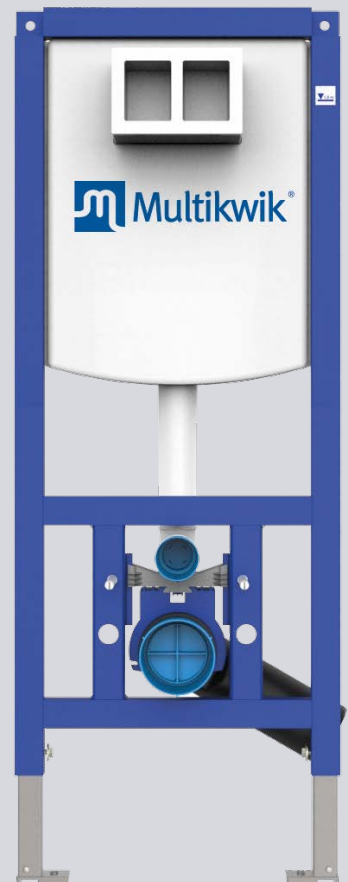

ATLAS DUAL FLUSH PLATE  
– CHROME

TRF0427AT

ATLAS DUAL FLUSH PLATE  
– SATIN CHROME

TRF0428AT

ATLAS DUAL FLUSH PLATE  
– WHITE

TRF0400AT

- Dual flush push plate
- Material: Polished stainless steel frame / ABS plastic flush plate
- Recessed mounted
- Cable operated

Install within 2 x 12.5mm plasterboard or ply fixed directly cistern frame to allow a minimum dimension of 35mm from the cistern to finished wall face.

WC FRAME AND  
CISTERN OPTIONS

WC FRAMES

TRM1120 – 1120MM

TRM1121 – 1120MM  
(SPECIAL NEEDS)

TRM1820 – 820MM

TRM1985 – 985MM

CISTERN

TRV1820 – CONCEALED DUAL  
FLUSH CISTERN

Sales hotline  
01622 852 654

Support hotline  
01622 852 798

Email  
info@multikwik.com