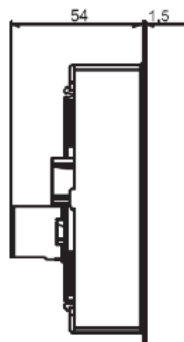

ATLAS DUAL FLUSH PLATE  
– CHROME

TRF0427AT

ATLAS DUAL FLUSH PLATE  
– SATIN CHROME

TRF0428AT

ATLAS DUAL FLUSH PLATE  
– WHITE

TRF0400AT

- Dual flush push plate
- Material: Polished stainless steel frame / ABS plastic flush plate
- Recessed mounted
- Cable operated

Install within 2 x 12.5mm plasterboard or ply fixed directly cistern frame to allow a minimum dimension of 35mm from the cistern to finished wall face.

WC FRAME AND  
CISTERN OPTIONS

WC FRAMES

TRM1120 – 1120MM