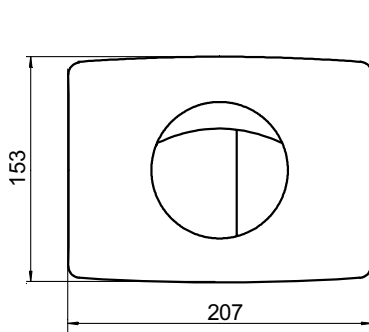

SOLAR DUAL FLUSH  
– CHROME

TRF0427S

SOLAR DUAL FLUSH  
– SATIN CHROME

TRF0428S

- Dual flush push plate
- Material: ABS Plastic
- Surface mounted
- Cable operated

Install within 2 x 12.5mm plasterboard or 18mm ply fixed directly cistern frame.

WC FRAME AND  
CISTERN OPTIONS

WC FRAMES

TRM1820 – 820MM

TRM1985 – 985MM

TRM1120 – 1120MM

TRM1121 – 1120MM

(SPECIAL NEEDS)

CISTERN