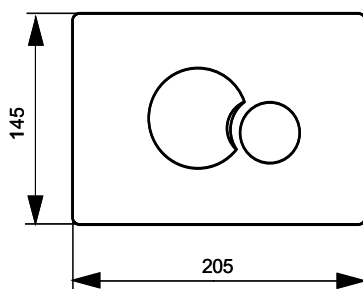

## ECLIPSE DUAL FLUSH – WHITE

TRF0400E

- Dual flush push plate
- Material: ABS Plastic
- Surface mounted
- Cable operated

Install within 2 x 12.5mm plasterboard or 18mm ply fixed directly cistern frame.