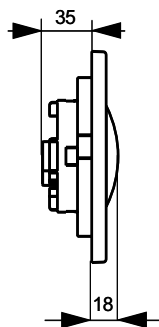

## ECLIPSE DUAL FLUSH – WHITE

TRF0400E

- Dual flush push plate
- Material: ABS Plastic
- Surface mounted
- Cable operated

Install within 2 x 12.5mm plasterboard or 18mm ply fixed directly cistern frame.

### WC FRAMES

TRM1820 – 820MM

TRM1985 – 985MM

TRM1120 – 1120MM

TRM1121 – 1120MM

(SPECIAL NEEDS)