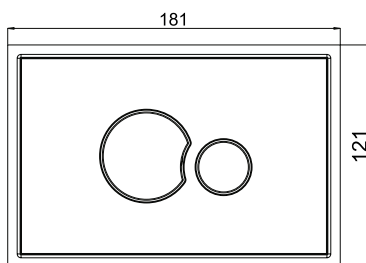

- Dual flush push plate
- Recess mounted
- Includes high gloss metal surround
- Cable operated

Install within 2 x 12.5mm plasterboard or 18mm ply fixed directly cistern frame.

WC FRAME AND CISTERN OPTIONS

WC FRAMES

TRM1820 – 820MM

TRM1985 – 985MM

TRM1120 – 1120MM

TRM1121 – 1120MM
(SPECIAL NEEDS)

CISTERN

TRV1820 – CONCEALED DUAL FLUSH CISTERN

Sales hotline
01622 852 654