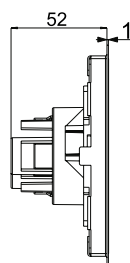

- Dual flush push plate
- Recess mounted
- Includes high gloss metal surround
- Cable operated

Install within 2 x 12.5mm plasterboard or 18mm ply fixed directly cistern frame.

WC FRAME AND CISTERN OPTIONS

WC FRAMES

TRM1820 – 820MM

TRM1985 – 985MM

TRM1120 – 1120MM

TRM1121 – 1120MM
(SPECIAL NEEDS)

CISTERN

TRV1820 – CONCEALED DUAL FLUSH CISTERN

Sales hotline
01622 852 654