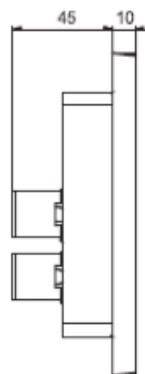

TELESTO DUAL FLUSH
PLATE – CHROME

TRF0427L

TELESTO DUAL FLUSH
PLATE – WHITE WITH
SATIN CHROME BUTTON

TRF0428L

TELESTO DUAL FLUSH
PLATE – WHITE

TRF0400L

- Dual flush push plate
- Material: ABS Plastic
- Surface mounted
- Cable operated

Install within 2 x 12.5mm plasterboard
or 18mm ply fixed directly cistern
frame.

WC FRAME AND
CISTERN OPTIONS

WC FRAMES

TRM1120 – 1120MM

TRM1121 – 1120MM
(SPECIAL NEEDS)

TRM1820 – 820MM

TRM1985 – 985MM

CISTERN