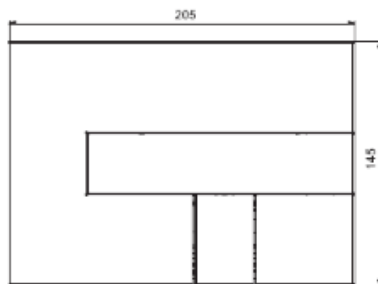

TELESTO DUAL FLUSH
PLATE – CHROME

TRF0427L

TELESTO DUAL FLUSH
PLATE – WHITE WITH
SATIN CHROME BUTTON

TRF0428L

TELESTO DUAL FLUSH
PLATE – WHITE

TRF0400L

- Dual flush push plate
- Material: ABS Plastic
- Surface mounted
- Cable operated

Install within 2 x 12.5mm plasterboard
or 18mm ply fixed directly cistern
frame.

WC FRAME AND
CISTERN OPTIONS

WC FRAMES

TRM1120 – 1120MM

TRM1121 – 1120MM
(SPECIAL NEEDS)

TRM1820 – 820MM

TRM1985 – 985MM

CISTERN