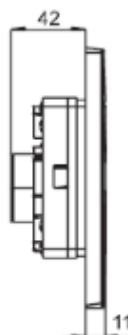

TITAN DUAL FLUSH PLATE  
– CHROME

TRF0427T

TITAN DUAL FLUSH PLATE  
– SATIN CHROME

TRF0428T

TITAN DUAL FLUSH PLATE  
– WHITE

TRF0400T

- Dual flush push plate
- Material: ABS Plastic
- Surface mounted
- Cable operated

Install within 2 x 12.5mm plasterboard or 18mm ply fixed directly cistern frame.

WC FRAME AND  
CISTERN OPTIONS

WC FRAMES

TRM1120 – 1120MM

TRM1121 – 1120MM  
(SPECIAL NEEDS)

TRM1820 – 820MM

TRM1985 – 985MM

CISTERN