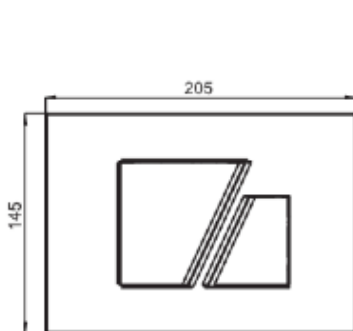

TITAN DUAL FLUSH PLATE  
– CHROME

TRF0427T

TITAN DUAL FLUSH PLATE  
– SATIN CHROME

TRF0428T

TITAN DUAL FLUSH PLATE  
– WHITE

TRF0400T

- Dual flush push plate
- Material: ABS Plastic
- Surface mounted
- Cable operated

Install within 2 x 12.5mm plasterboard or 18mm ply fixed directly cistern frame.

WC FRAME AND  
CISTERN OPTIONS

WC FRAMES

TRM1120 – 1120MM

TRM1121 – 1120MM  
(SPECIAL NEEDS)

TRM1820 – 820MM

TRM1985 – 985MM

CISTERN