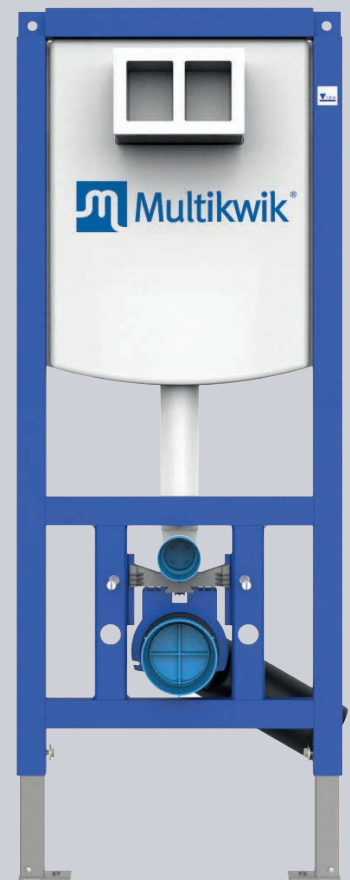

TECHNICAL DATASHEET SANITARY SYSTEMS / FLUSH PLATE

HYDRA GLOW DUAL FLUSH PLATE – WHITE GLASS

TRF1315HI

HYDRA GLOW DUAL FLUSH PLATE – SILVER GREY GLASS

TRF1317HI

HYDRA GLOW DUAL FLUSH PLATE – ANTHRACITE GREY GLASS

TRF1318HI

HYDRA GLOW DUAL FLUSH PLATE – SLATE GREY

TRF1319HI

HYDRA GLOW DUAL FLUSH PLATE – FRAME ONLY

TRF1301HI

- Light Function
- Dual Flush
- Material: Chrome Flush Buttons
ABS Plastic
- Material: Glass Design Element or
Natural Slate
- Cable Operated

Note: Roughing in set for Hydra, Product code TRF1200H is available separately consisting of Roughing in box, Power supply box with lid, 1.7metre conduit pipe inc pull cord for power cable.

WC FRAME AND CISTERN OPTIONS

WC FRAMES

TRM1120 – 1120MM

TRM1121 – 1120MM
(SPECIAL NEEDS)

TRM1820 – 820MM

TRM1985 – 985MM

CISTERN

TRV1820 – CONCEALED DUAL
FLUSH CISTERN

Sales hotline
01622 852 654