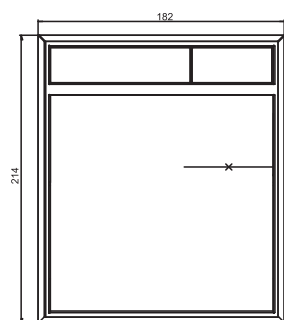

TRF1318HI

HYDRA GLOW DUAL FLUSH PLATE – SLATE GREY

TRF1319HI

HYDRA GLOW DUAL FLUSH PLATE – FRAME ONLY

TRF1301HI

- Light Function
- Dual Flush
- Material: Chrome Flush Buttons
ABS Plastic
- Material: Glass Design Element or
Natural Slate
- Cable Operated

Note: Roughing in set for Hydra, Product code TRF1200H is available separately consisting of Roughing in box, Power supply box with lid, 1.7metre conduit pipe inc pull cord for power cable.

WC FRAME AND CISTERN OPTIONS

WC FRAMES

TRM1120 – 1120MM

TRM1121 – 1120MM
(SPECIAL NEEDS)

TRM1820 – 820MM

TRM1985 – 985MM

CISTERN

TRV1820 – CONCEALED DUAL
FLUSH CISTERN

Sales hotline
01622 852 654