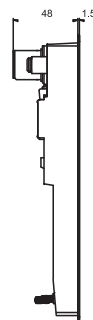

TECHNICAL DATASHEET SANITARY SYSTEMS / FLUSH PLATE

HYDRA GLOW DUAL FLUSH PLATE – WHITE GLASS

TRF1315HI

HYDRA GLOW DUAL FLUSH PLATE – SILVER GREY GLASS

TRF1317HI

HYDRA GLOW DUAL FLUSH PLATE – ANTHRACITE GREY GLASS

TRF1318HI

HYDRA GLOW DUAL FLUSH PLATE – SLATE GREY

TRF1319HI

HYDRA GLOW DUAL FLUSH PLATE – FRAME ONLY

TRF1301HI

- Light Function
- Dual Flush
- Material: Chrome Flush Buttons
ABS Plastic
- Material: Glass Design Element or
Natural Slate
- Cable Operated

Note: Roughing in set for Hydra, Product code TRF1200H is available separately consisting of Roughing in box, Power supply box with lid, 1.7metre conduit pipe inc pull cord for power cable.

WC FRAME AND CISTERN OPTIONS

WC FRAMES

TRM1120 – 1120MM

TRM1121 – 1120MM
(SPECIAL NEEDS)

TRM1820 – 820MM

TRM1985 – 985MM

CISTERN

TRV1820 – CONCEALED DUAL
FLUSH CISTERN

Sales hotline
01622 852 654