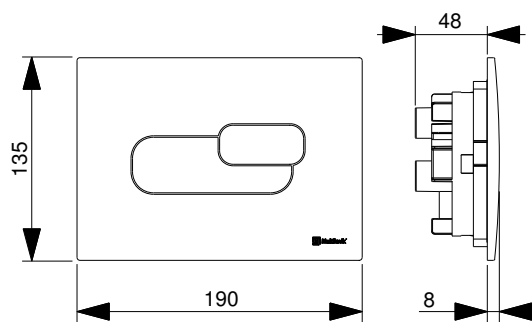

LUNA DUAL FLUSH
PLATE – CHROME

TRF0427LU

LUNA DUAL FLUSH
PLATE – MATT CHROME

TRF0428LU

LUNA DUAL FLUSH
PLATE – WHITE

TRF0400LU

- Dual Flush Plate
- Material ABS Plastic
- Surface mounted
- Cable operated

WC FRAME AND
CISTERN OPTIONS

WC FRAMES

TRM1120 – 1120MM

TRM1121 – 1120MM
(SPECIAL NEEDS)

TRM1820 – 820MM

TRM1985 – 985MM

CISTERN

TRV1820 – CONCEALED DUAL
FLUSH CISTERN

Sales hotline
01622 852 654