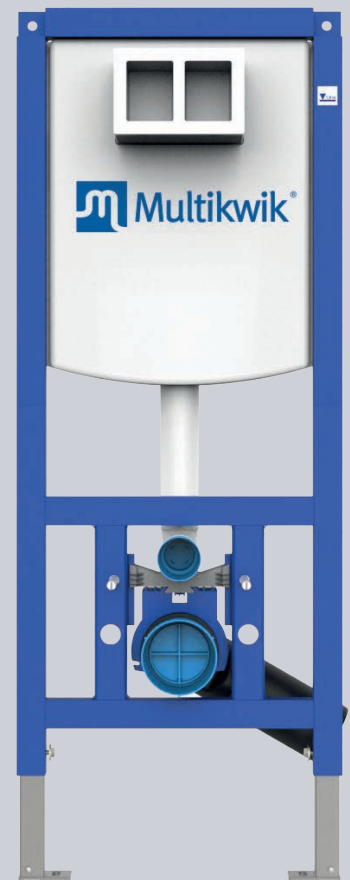

LUNA DUAL FLUSH
PLATE – CHROME

TRF0427LU

LUNA DUAL FLUSH
PLATE – MATT CHROME

TRF0428LU

LUNA DUAL FLUSH
PLATE – WHITE

TRF0400LU

- Dual Flush Plate
- Material ABS Plastic
- Surface mounted
- Cable operated

WC FRAME AND
CISTERN OPTIONS

WC FRAMES

TRM1120 – 1120MM

TRM1121 – 1120MM
(SPECIAL NEEDS)

TRM1820 – 820MM

TRM1985 – 985MM

CISTERN

TRV1820 – CONCEALED DUAL
FLUSH CISTERN

Sales hotline
01622 852 654