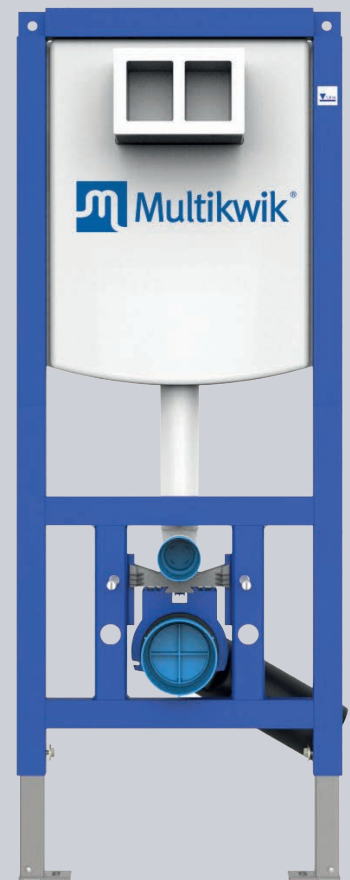

METIS DUAL FLUSH
PLATE – CHROME

TRF0427ME

METIS DUAL FLUSH
PLATE – MATT CHROME

TRF0428ME

METIS DUAL FLUSH
PLATE – WHITE

TRF0400ME

- Dual Flush Plate
- Material ABS Plastic
- Surface mounted
- Cable operated

WC FRAME AND
CISTERN OPTIONS

WC FRAMES

TRM1120 – 1120MM

TRM1121 – 1120MM
(SPECIAL NEEDS)

TRM1820 – 820MM

TRM1985 – 985MM

CISTERN

TRV1820 – CONCEALED DUAL
FLUSH CISTERN