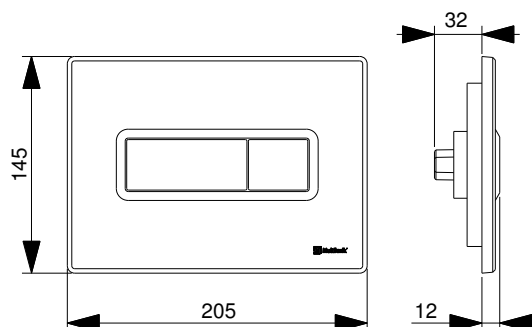

METIS DUAL FLUSH
PLATE – CHROME

TRF0427ME

METIS DUAL FLUSH
PLATE – MATT CHROME

TRF0428ME

METIS DUAL FLUSH
PLATE – WHITE

TRF0400ME

- Dual Flush Plate
- Material ABS Plastic
- Surface mounted
- Cable operated

WC FRAME AND
CISTERN OPTIONS

WC FRAMES

TRM1120 – 1120MM

TRM1121 – 1120MM
(SPECIAL NEEDS)

TRM1820 – 820MM

TRM1985 – 985MM

CISTERN

TRV1820 – CONCEALED DUAL
FLUSH CISTERN